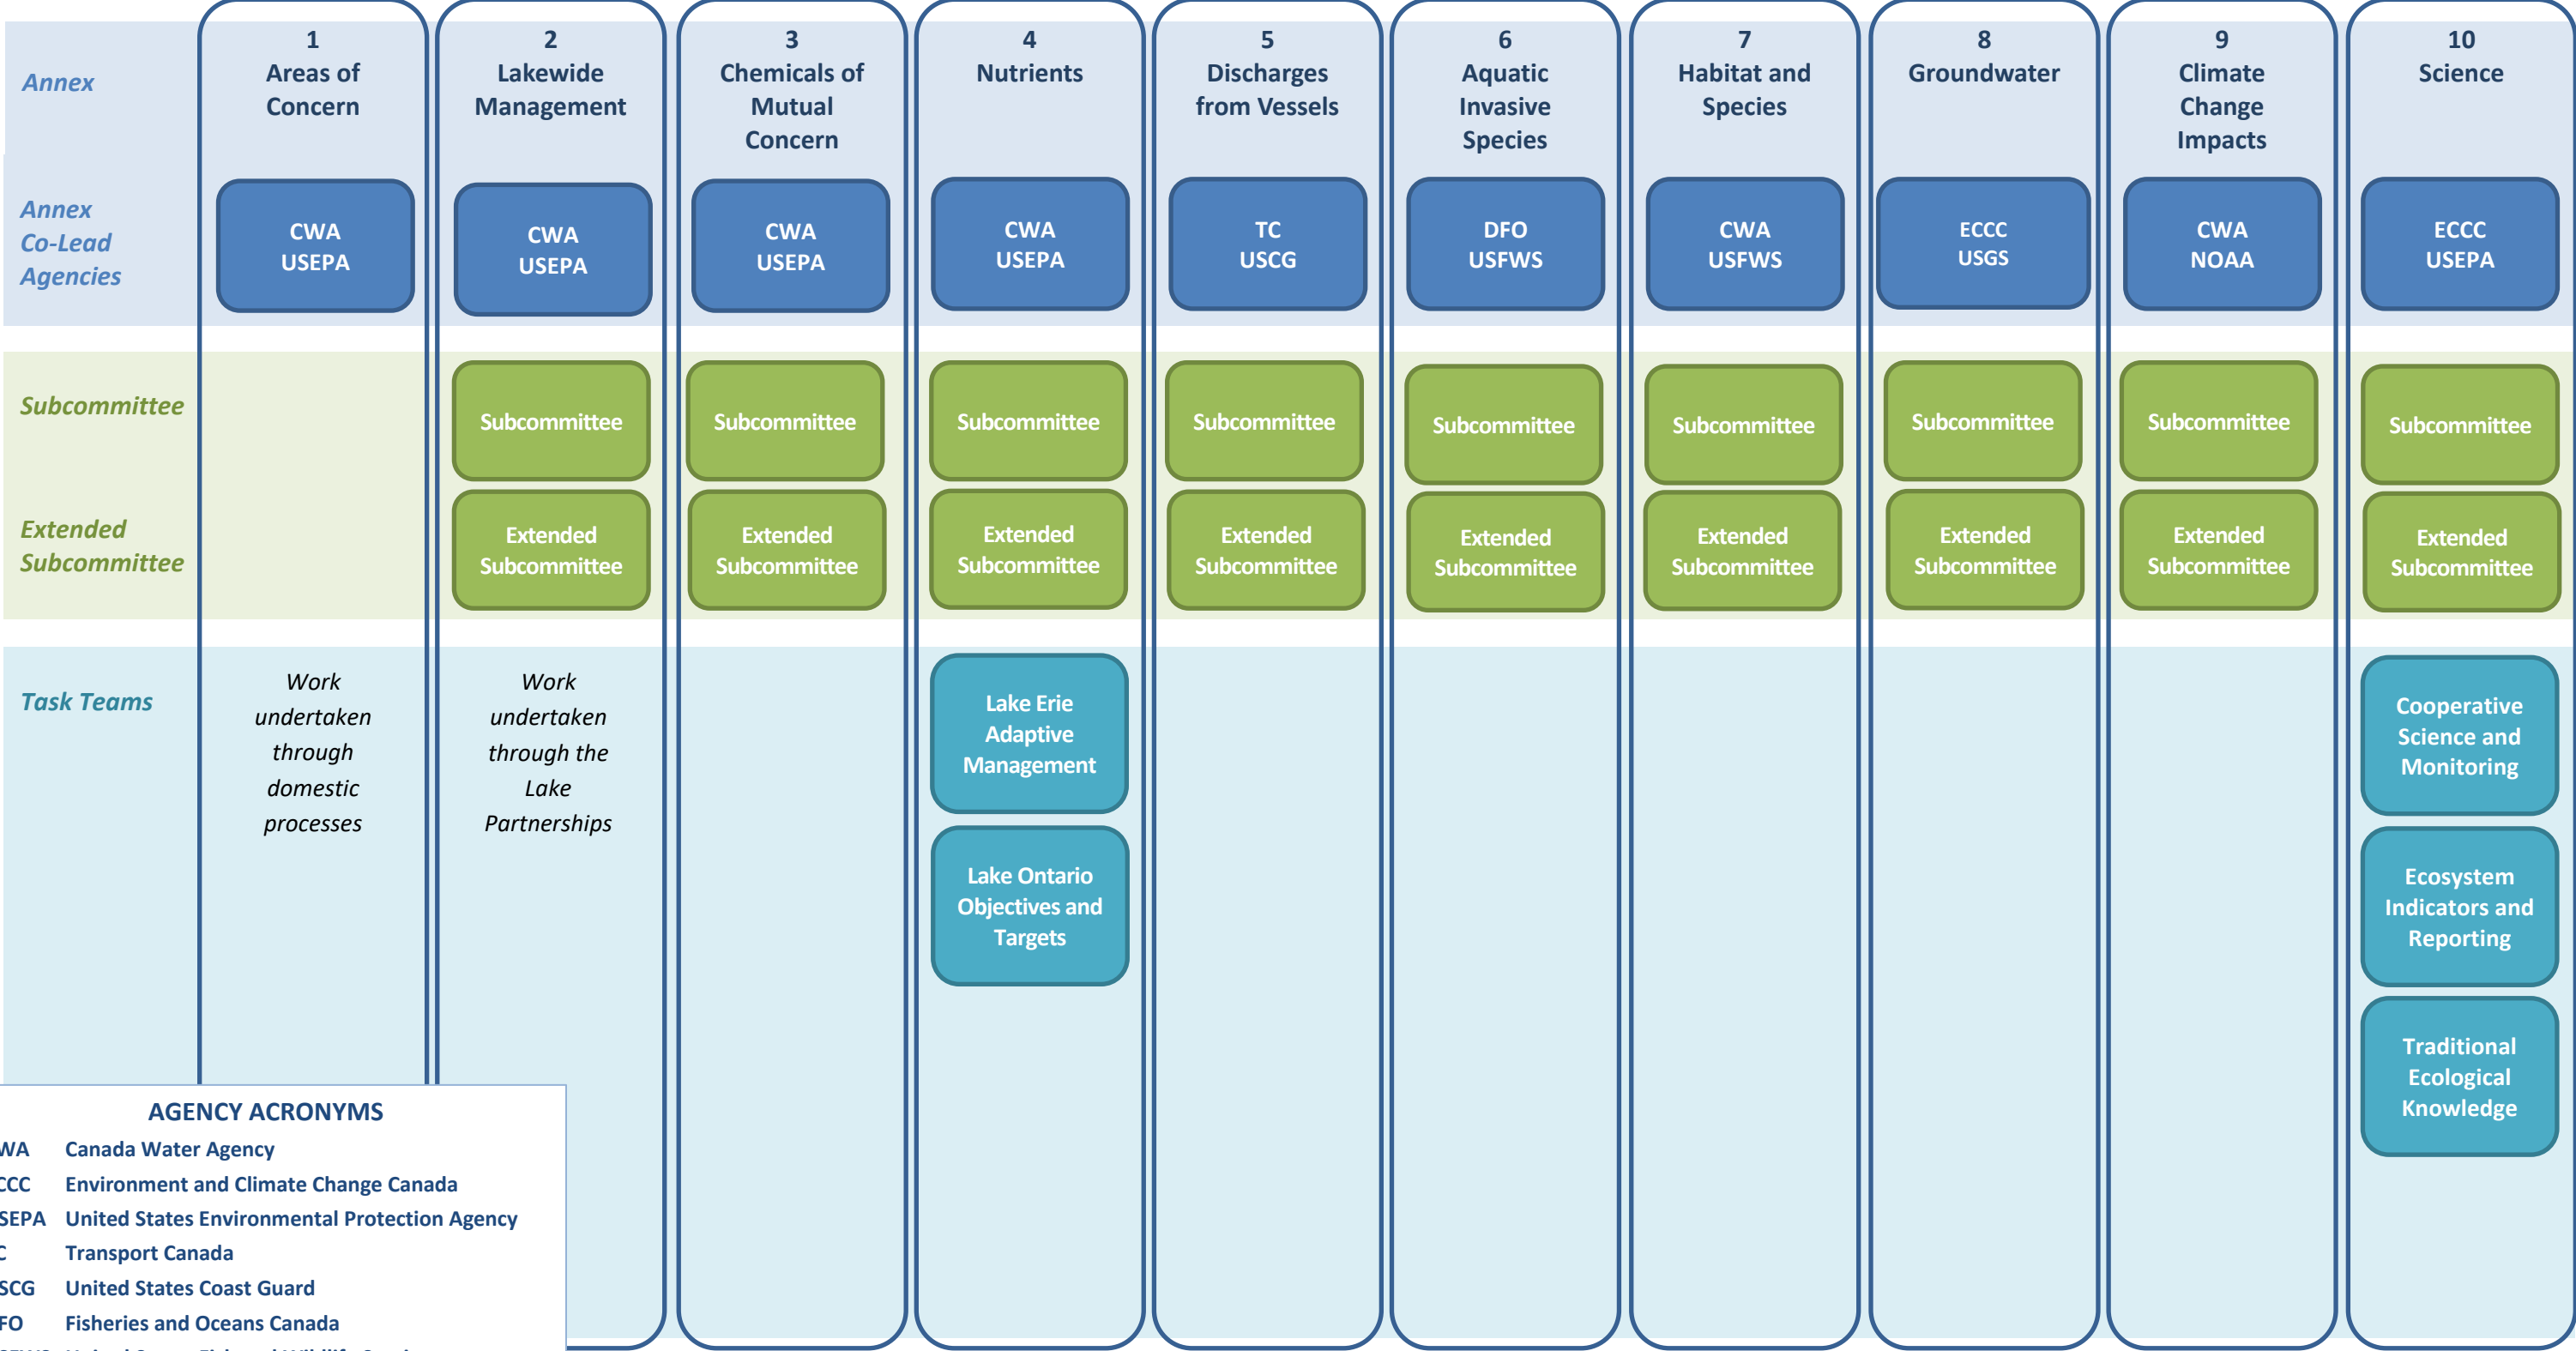

GLEC CO-CHAIRS
CWA & USEPA

GLEC Secretariat
CWA
USEPA

GREAT LAKES EXECUTIVE COMMITTEE

AGENCY ACRONYMS

- CWA Canada Water Agency
- ECCC Environment and Climate Change Canada
- USEPA United States Environmental Protection Agency
- TC Transport Canada
- USCG United States Coast Guard
- DFO Fisheries and Oceans Canada
- USFWS United States Fish and Wildlife Service
- USGS United States Geological Survey
- NOAA National Oceanic and Atmospheric Administration