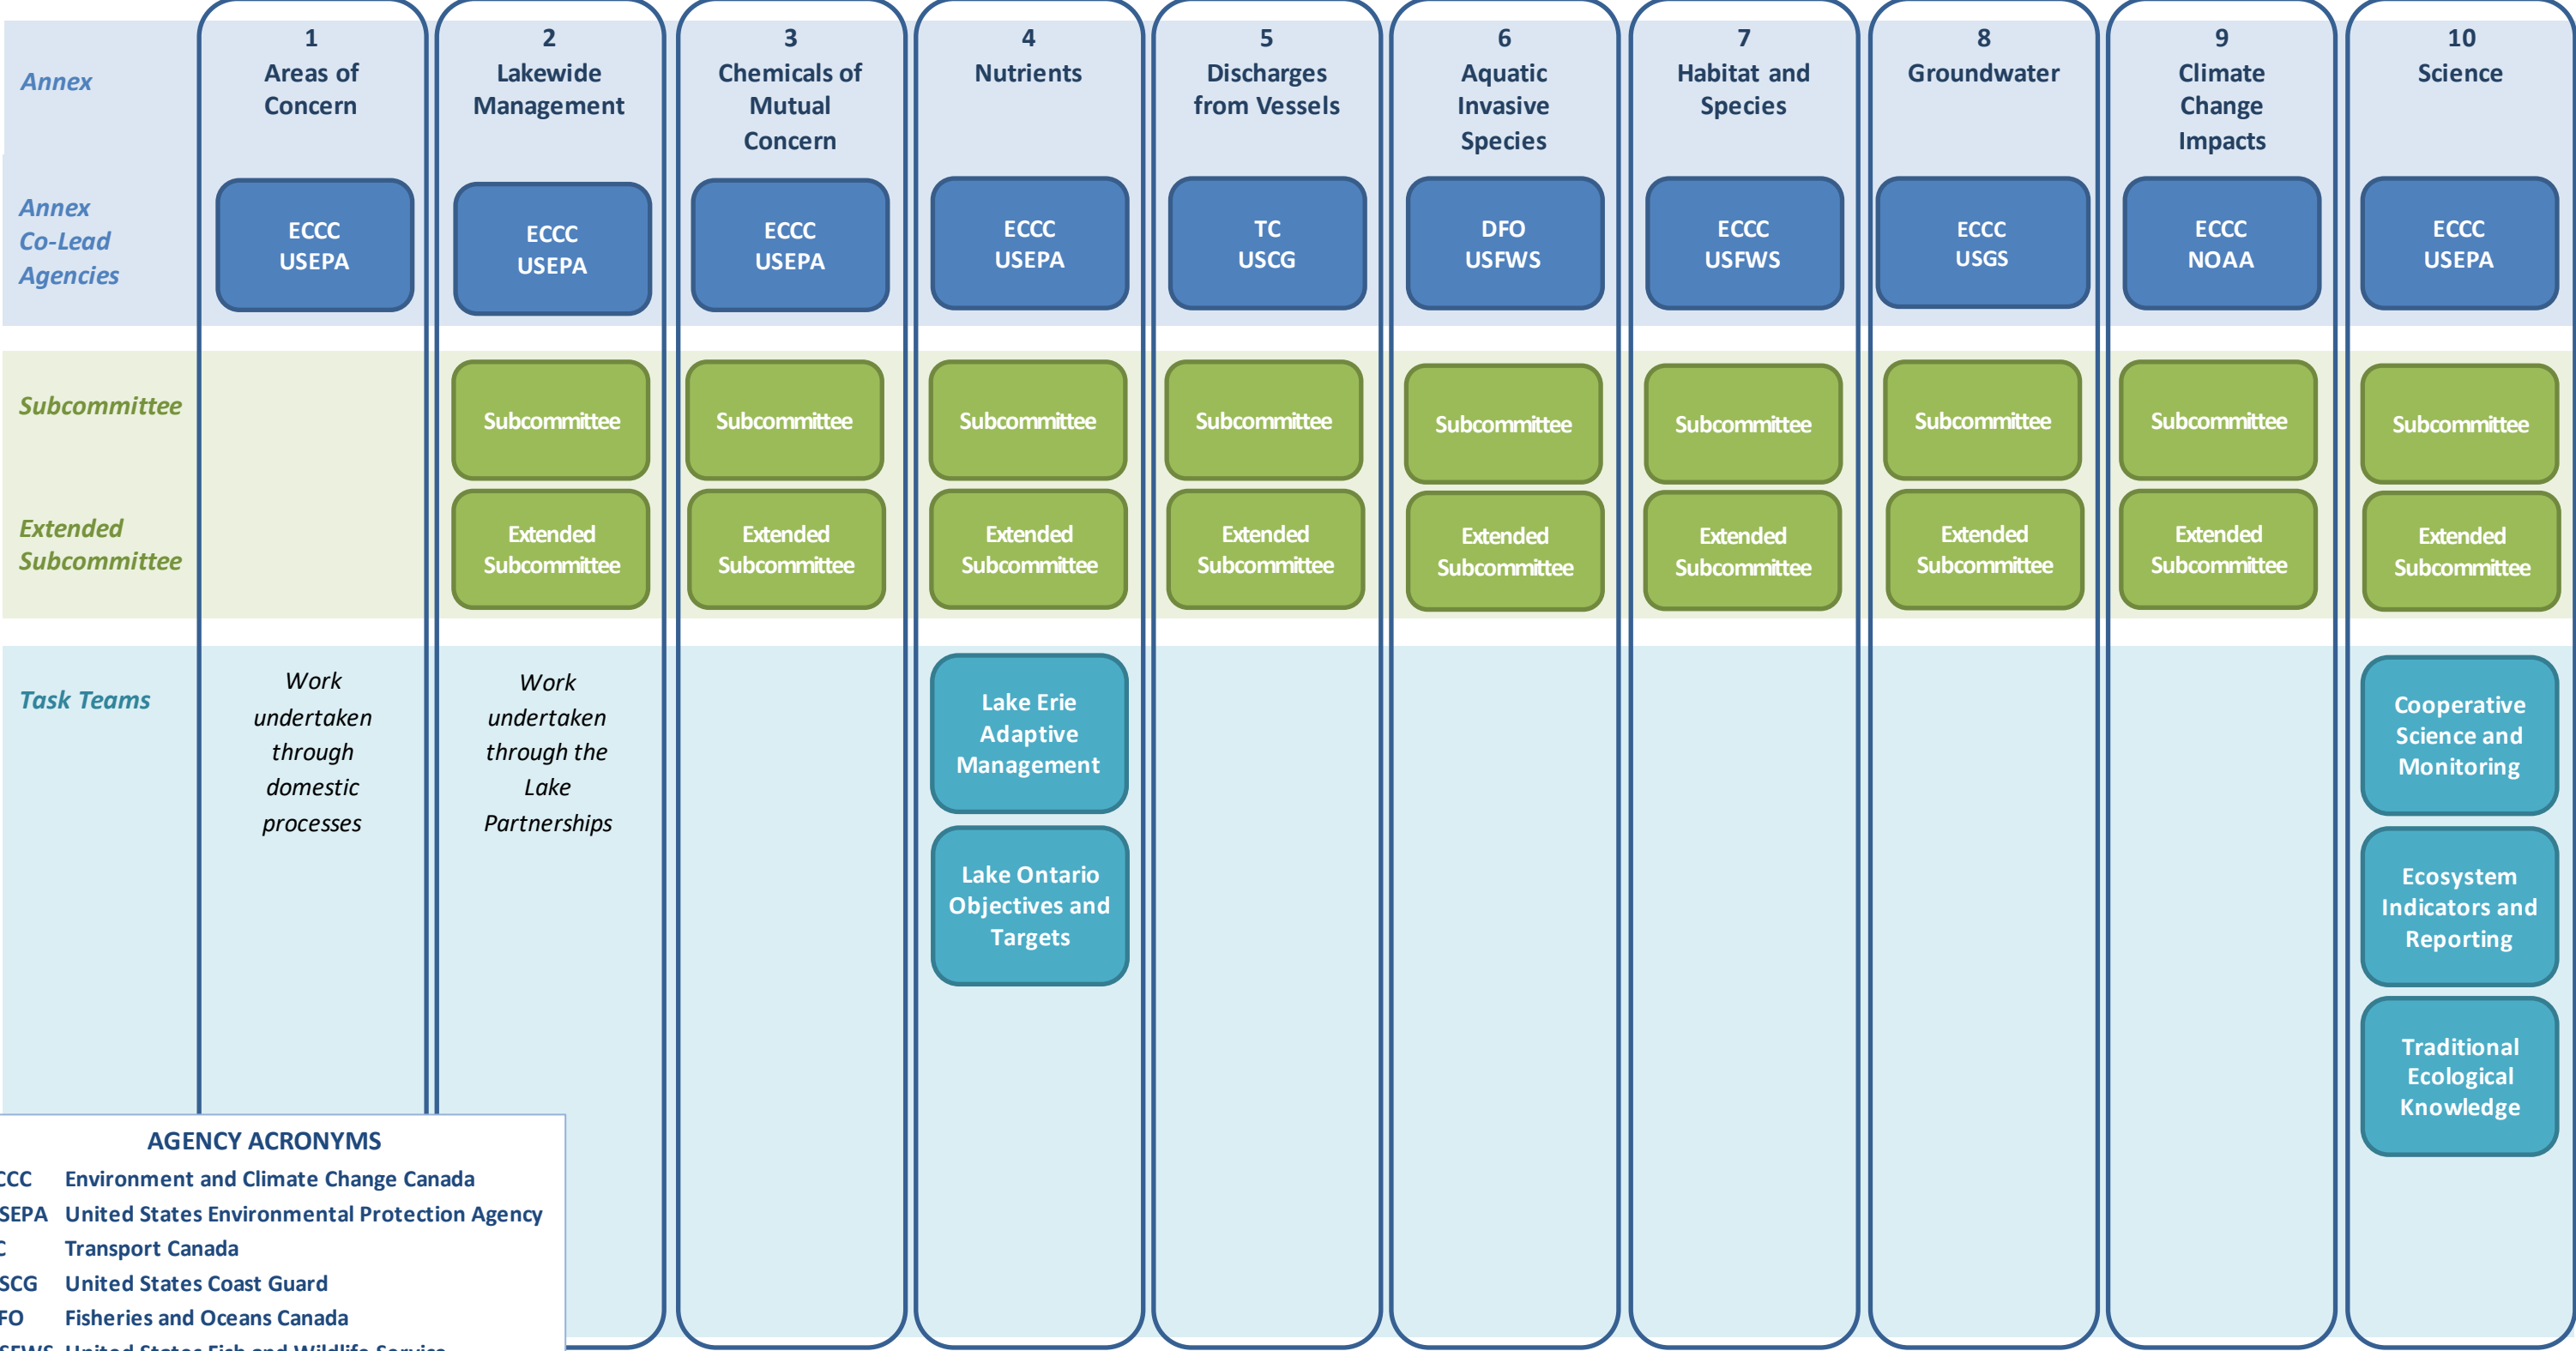

**GLEC CO-CHAIRS**  
ECCC & USEPA

**GLEC Secretariat**  
ECCC  
USEPA

**GREAT LAKES EXECUTIVE COMMITTEE**

**AGENCY ACRONYMS**

- ECCC Environment and Climate Change Canada
- USEPA United States Environmental Protection Agency
- TC Transport Canada
- USCG United States Coast Guard
- DFO Fisheries and Oceans Canada
- USFWS United States Fish and Wildlife Service
- USGS United States Geological Survey
- NOAA National Oceanic and Atmospheric Administration