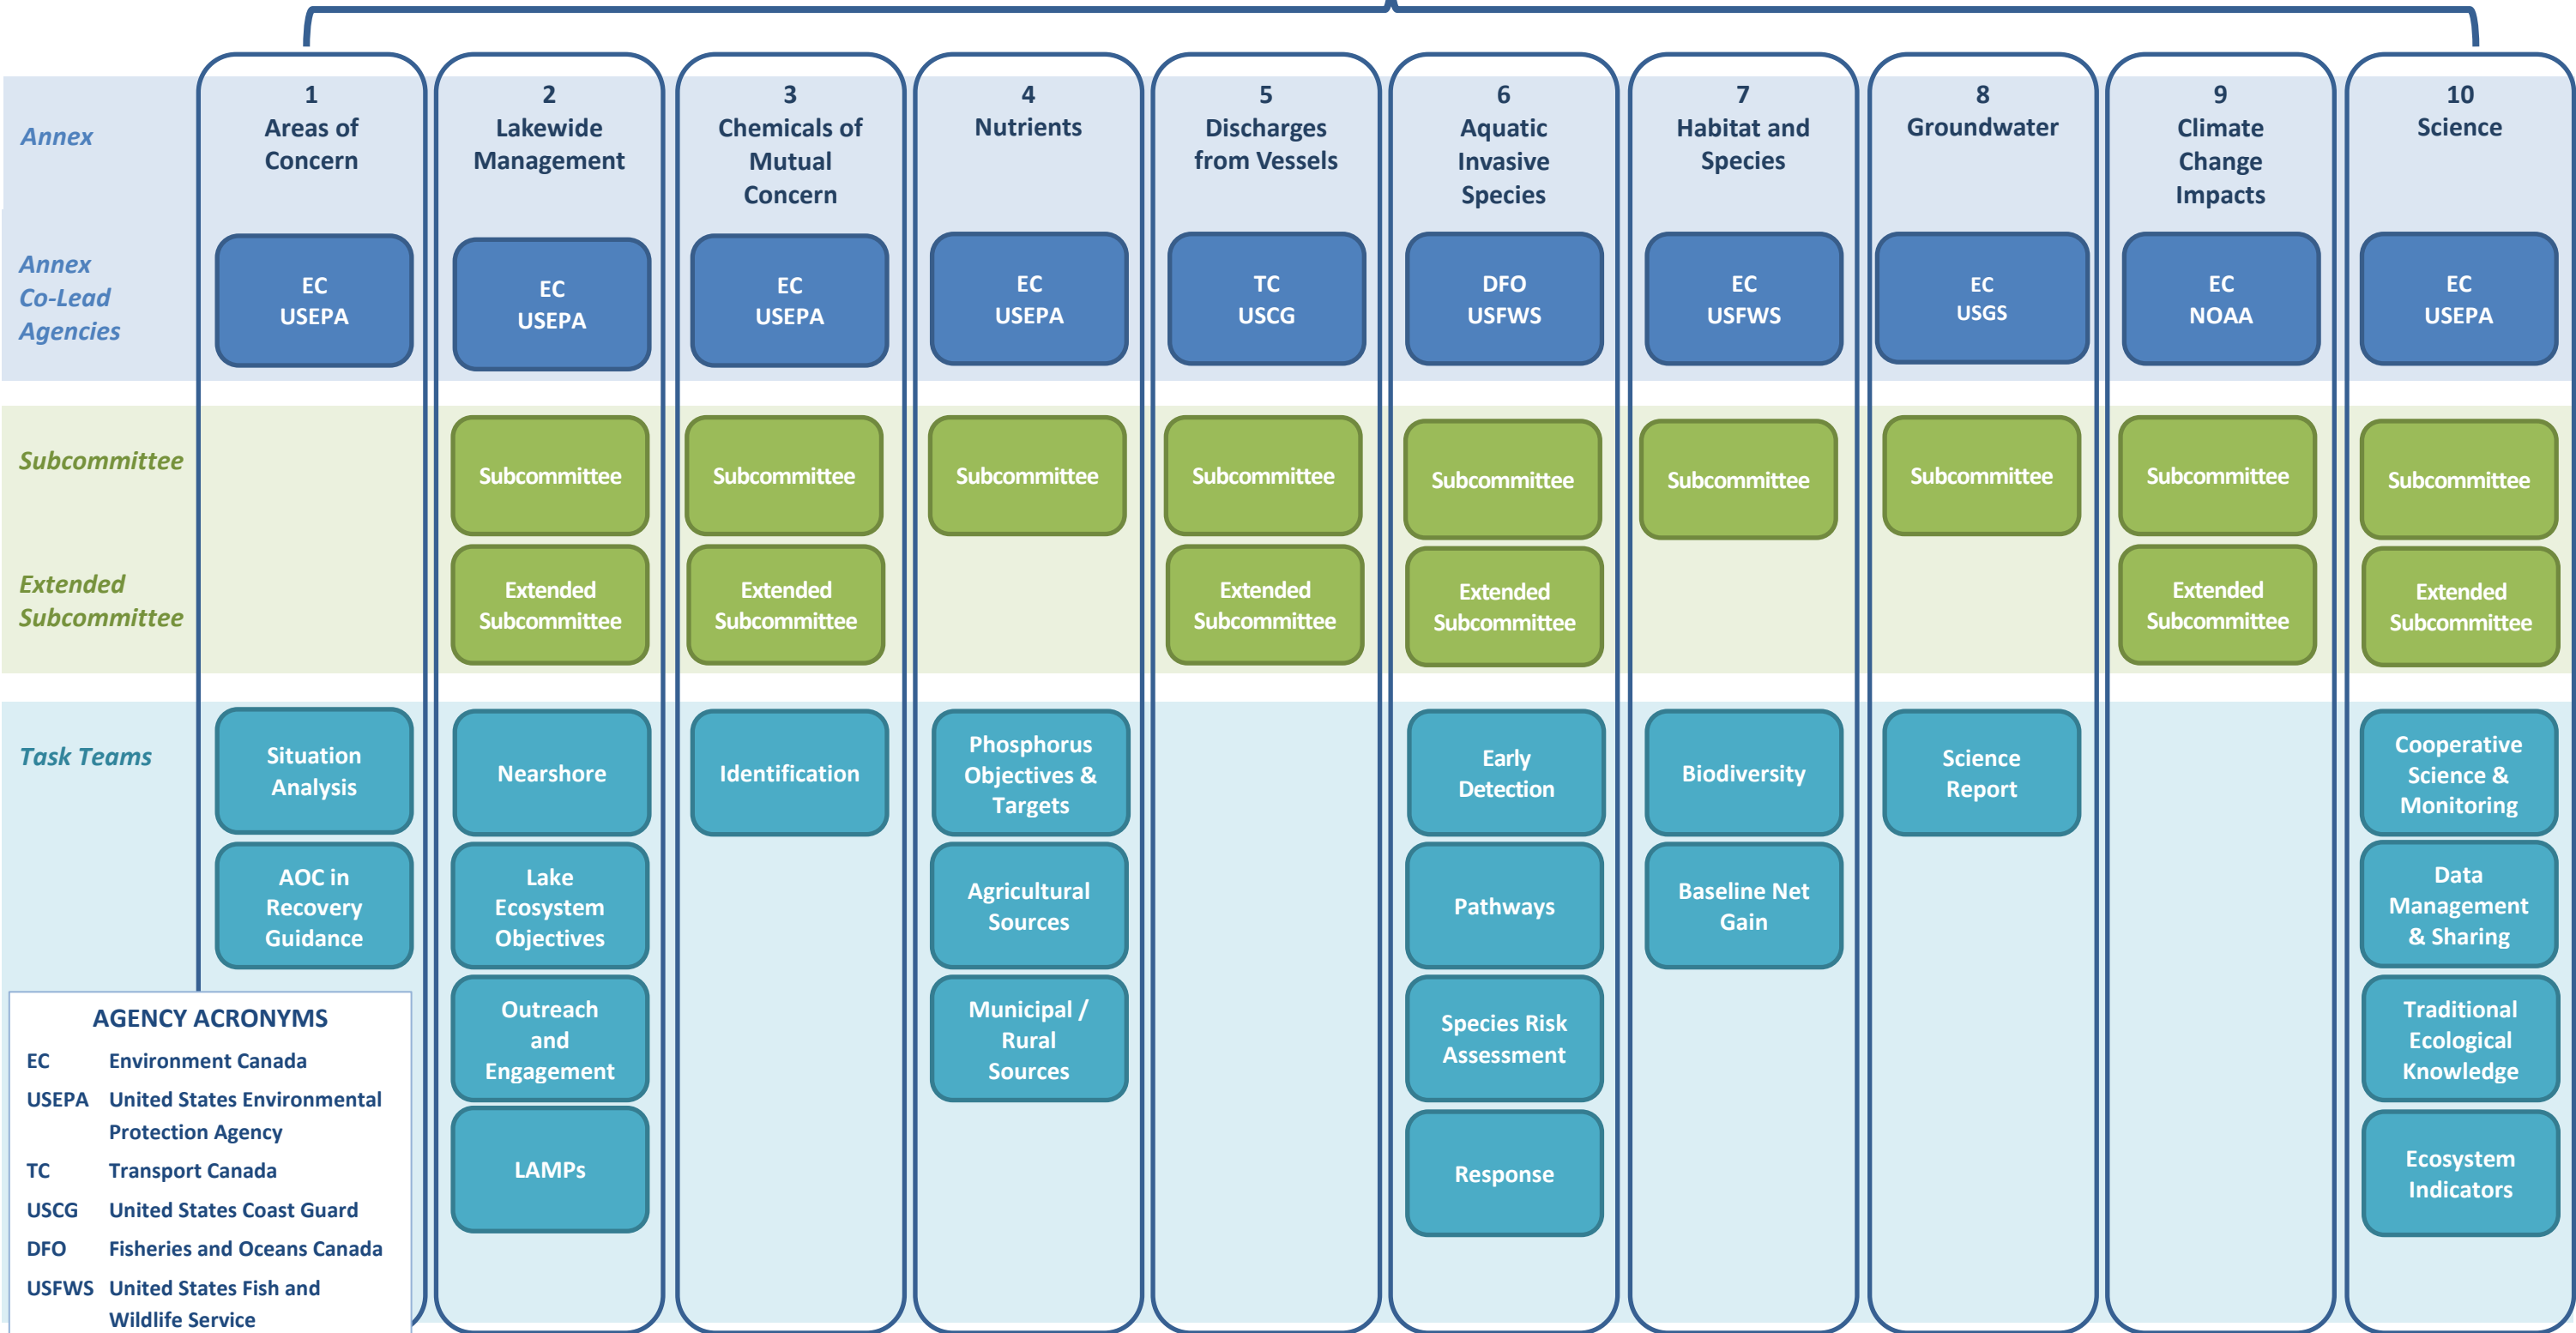

**GLEC CO-CHAIRS**  
EC / USEPA

**GLEC Secretariat**  
EC  
USEPA

**GREAT LAKES EXECUTIVE COMMITTEE**

**AGENCY ACRONYMS**

- EC Environment Canada
- USEPA United States Environmental Protection Agency
- TC Transport Canada
- USCG United States Coast Guard
- DFO Fisheries and Oceans Canada
- USFWS United States Fish and Wildlife Service
- USGS United States Geological Survey
- NOAA National Oceanic and Atmospheric Administration